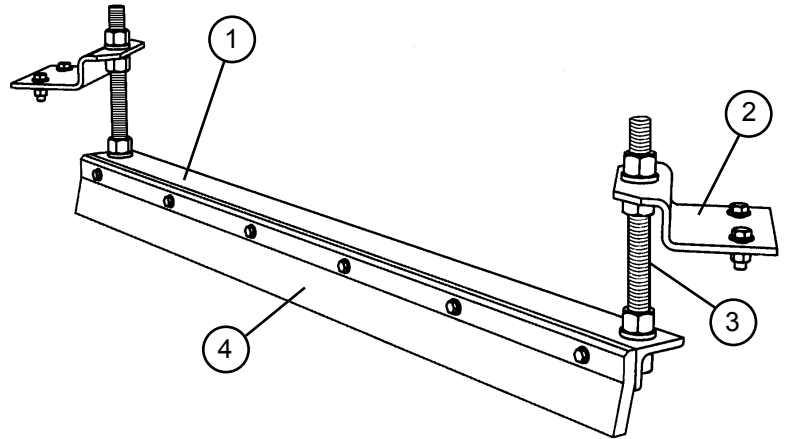

Replacement Parts List

Replacement Parts - Diagonal Plow

REF	DESCRIPTION	BELT WIDTH (Min-Max)		ORDERING NUMBER	ITEM CODE	WT. LBS.
		in.	mm			
1	Small Plow Frame	18-30	450-750	RDPF-S	75566	18.1
	Medium Plow Frame	36-42	900-1050	RDPF-M	75567	26.3
	Large Plow Frame	48-60	1200-1500	RDPF-L	75568	38.4
	Extra Large Plow Frame	72-84	1800-2100	RDPF-XL	75569	60.7
2	Mounting Bracket Kit* (1 ea.)			RDPMBK	74698	6.1
3	Mounting Shaft Kit* (1 ea.)			RDPMSK	74705	3.6
REPLACEMENT BLADE KITS**						
4	Small Plow Blade Kit	18-30	450-750	RDPBK-S	74699	4.0
	Medium Plow Blade Kit	36-42	900-1050	RDPBK-M	74700	5.6
	Large Plow Blade Kit	48-60	1200-1500	RDPBK-L	74701	8.4
	Extra Large Plow Blade Kit	72-84	1800-2100	RDPBK-XL	74702	12.0